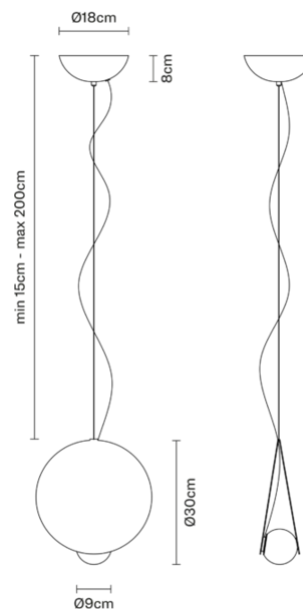

Specs

IP40

Akoya

F61A1301

Filippo Protasoni

Description

Pendant lamp with white painted metal structure and blown glass diffuser.

Dimensions

Materials

Glass - Metal

Colour

White

Family overview