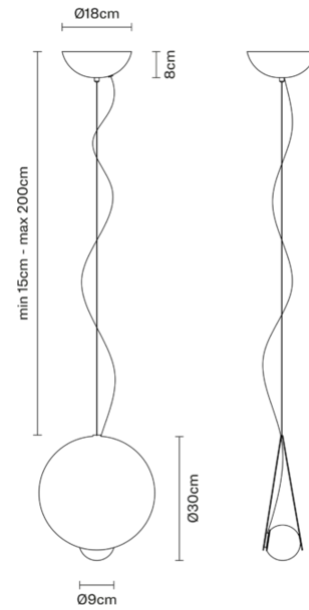

Akoya F61A1276

Filippo Protasoni

Description

Pendant lamp with bronze painted metal structure and blown glass diffuser.

Dimensions

Voltage
220-240V

Dimmable LED
1..10V

Light source and alternatives

LED 1 x 7W
2700K
622lm CRI 90

Included accessories

LED, Dimmable electronic driver

Weights and packaging

Net weight:

Numbers of boxes: 1 x
Gross weight: 4.335kg
Box dimensions: 0.4 x 0.4 x 0.22 m

Specs

IP40