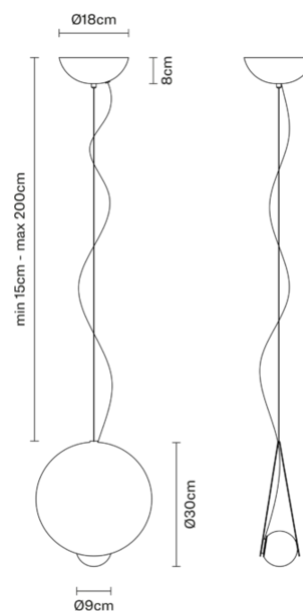

Akoya F61A1225

Filippo Protasoni

Description

Pendant lamp with Corten painted metal structure and blown glass diffuser.

Dimensions

Voltage
220-240V

Dimmable LED
1..10V

Light source and alternatives

LED 1 x 7W
2700K
622lm CRI 90

Included accessories

LED, Dimmable electronic driver

Weights and packaging

Net weight:

Numbers of boxes: 1 x

Gross weight: 4.335kg

Box dimensions: 0.4 x 0.4 x 0.22 m

Specs

IP40

Materials

Glass - Metal

Colour

Corten

Family overview