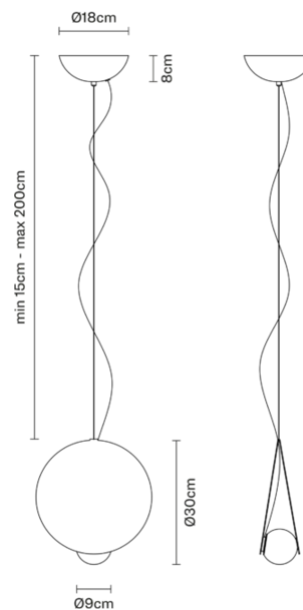

Akoya F61A1221

Filippo Protasoni

Description

Pendant lamp with anthracite painted metal structure and blown glass diffuser.

Dimensions

Voltage
220-240V

Dimmable LED
1..10V

Light source and alternatives

LED 1 x 7W
2700K
622lm CRI 90

Included accessories

LED, Dimmable electronic driver

Weights and packaging

Net weight:

Numbers of boxes: 1 x
Gross weight: 4.335kg
Box dimensions: 0.4 x 0.4 x 0.22 m

Specs

IP40

Materials

Glass - Metal

Colour

Anthracite

Family overview