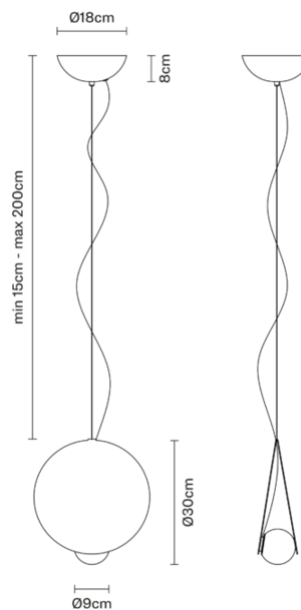

### Description

Pendant lamp with white painted metal structure and blown glass diffuser.

### Dimensions

Voltage  
220-240V

Dimmable LED  
1..10V

### Weights and packaging

Net weight:

Numbers of boxes: 1 x  
Gross weight: 4.335kg  
Box dimensions: 0.4 x 0.4 x 0.22 m

### Colour

White