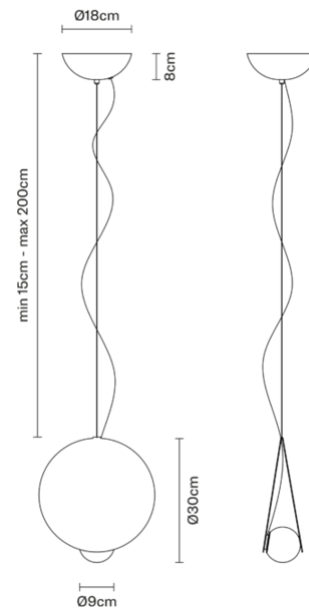

Akoya F61A1176

Filippo Protasoni

Description

Pendant lamp with bronze painted metal structure and blown glass diffuser.

Dimensions

Voltage
220-240V

Dimmable LED
1..10V

Light source and alternatives

LED 1 x 7W
3000K
622lm CRI 90

Included accessories

LED, Dimmable electronic driver

Weights and packaging

Net weight:

Numbers of boxes: 1 x
Gross weight: 4.335kg
Box dimensions: 0.4 x 0.4 x 0.22 m

Specs

IP40