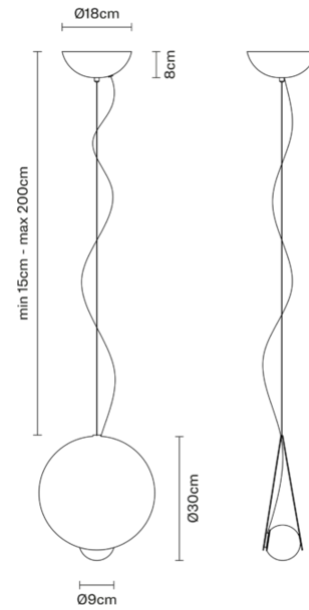

Akoya F61A1125

Filippo Protasoni

Description

Pendant lamp with Corten painted metal structure and blown glass diffuser.

Dimensions

Voltage
220-240V

Dimmable LED
1..10V

Light source and alternatives

LED 1 x 7W
3000K
622lm CRI 90

Included accessories

LED, Dimmable electronic driver

Weights and packaging

Net weight:

Numbers of boxes: 1 x

Gross weight: 4.335kg

Box dimensions: 0.4 x 0.4 x 0.22 m

Specs

IP40

Materials

Glass - Metal

Colour

Corten

Family overview