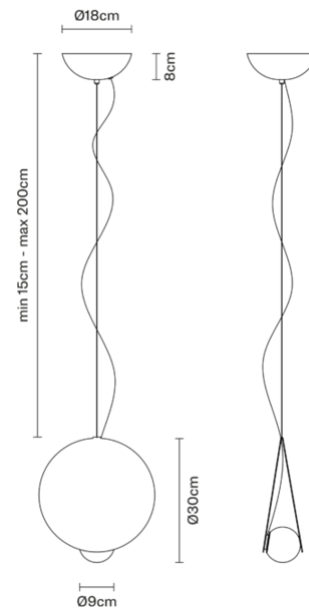

### Description

Pendant lamp with anthracite painted metal structure and blown glass diffuser.

### Dimensions

Voltage  
220-240V

Dimmable LED  
1..10V

### Weights and packaging

Net weight:

Numbers of boxes: 1 x  
Gross weight: 4.335kg  
Box dimensions: 0.4 x 0.4 x 0.22 m

### Colour

Anthracite