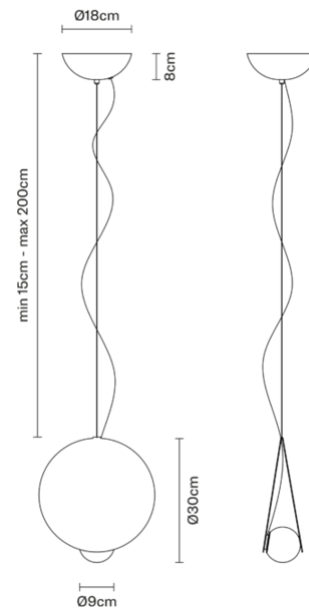

### Description

Pendant lamp with white painted metal structure and blown glass diffuser.

### Dimensions

Voltage  
220-240V

Dimmable LED  
1..10V

### Weights and packaging

Net weight:

Numbers of boxes: 1 x  
Gross weight: 4.335kg  
Box dimensions: 0.4 x 0.4 x 0.22 m

### Colour

White