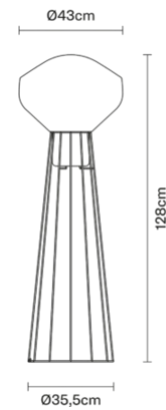

Aérostat F27C0324

Guillaume Delvigne

Description

Floor lamp with shiny white blown glass diffuser and black nickel metal structure.

Dimensions

Materials

Glass - Metal

Colour

Weights and packaging

Net weight: 6.285kg

Numbers of boxes: 1 x Structure

Gross weight: 5.18kg

Box dimensions: 0.44 x 0.44 x 1.4 m

Numbers of boxes: 1 x Diffuser

Gross weight: 6.26kg

Box dimensions: 0.58 x 0.58 x 0.51 m