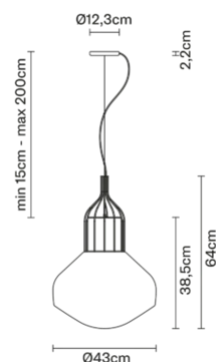

Aérostat F27A1324

Guillaume Delvigne

Description

Pendant lamp with shiny white blown glass diffuser and black chrome metal structure

Dimensions

Voltage 220-240V
Dimmable LED
PHASE CUT 30%-100%

Light source and alternatives

E27 1 x 15W
Max Watt. 150W

Included accessories
Not included accessories
Bulb

Weights and packaging

Net weight: 5.01kg
Numbers of boxes: 1 x
Gross weight: 7.785kg
Box dimensions: 0.58 x 0.58 x 0.51 m

Specs
IP20