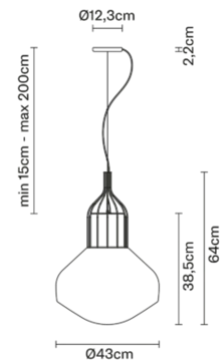

Aérostat F27A1319

Guillaume Delvigne

Description

Pendant lamp with shiny white blown glass diffuser and brass-plated metal structure.

Dimensions

Materials

Glass - Metal

Colour

Brass-plated

Voltage	Dimmable LED
220-240V	PHASE CUT 30%-100%

Light source and alternatives

E27 1 x 15W
Max Watt. 150W

Included accessories	Not included accessories
	Bulb

Weights and packaging

Net weight: 5.01kg
Numbers of boxes: 1 x
Gross weight: 7.785kg
Box dimensions: 0.58 x 0.58 x 0.51 m