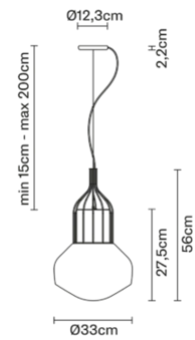

### Description

Pendant lamp with shiny white blown glass diffuser and copper-plated metal structure.

### Dimensions