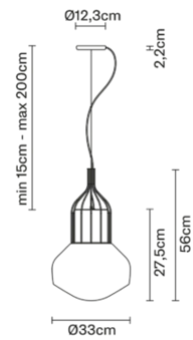

Aérostat F27A1119

Guillaume Delvigne

Description

Pendant lamp with shiny white blown glass diffuser and brass-plated metal structure.

Dimensions

Materials

Glass - Metal

Colour

Brass-plated

Family overview

Voltage 220-240V
Dimmable LED
PHASE CUT 30%-100%

Light source and alternatives

E27 1 x 15W
Max Watt. 150W

Included accessories
Not included accessories
Bulb

Weights and packaging

Net weight: 3.69kg
Numbers of boxes: 1 x
Gross weight: 5.375kg
Box dimensions: 0.48 x 0.48 x 0.46 m

Specs
IP20