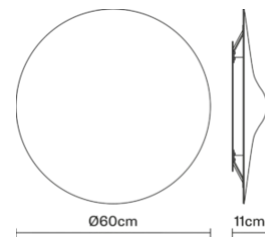

Dimensions