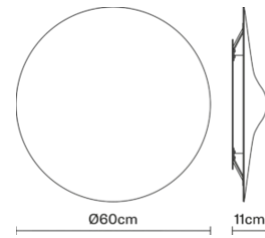

Dimensions